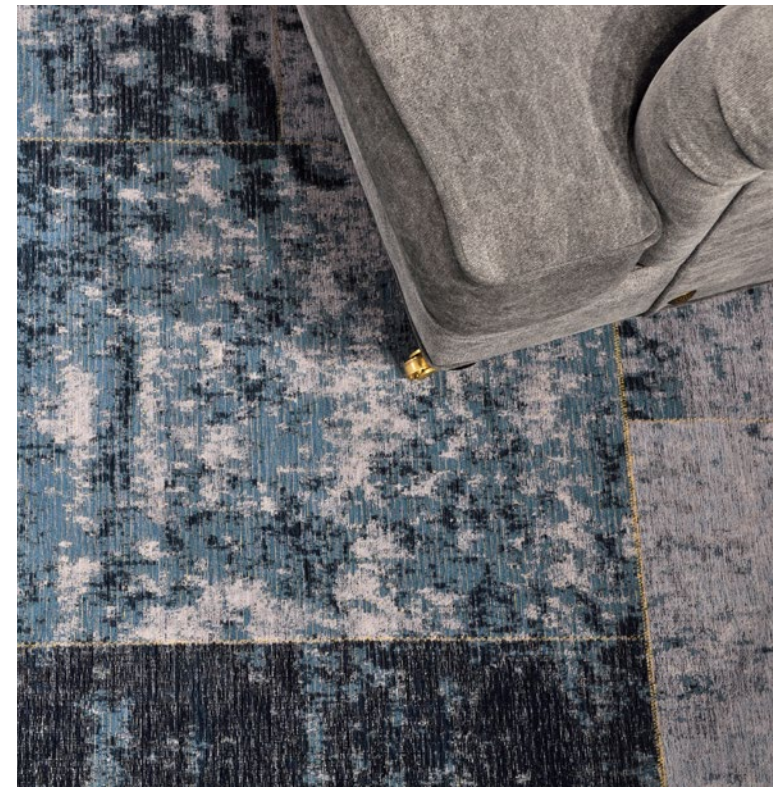

CASUAL RIVERSIDE

Состав:
Cotton 42%
Spes 10%
Pes 48%

Размер:
160x230 см